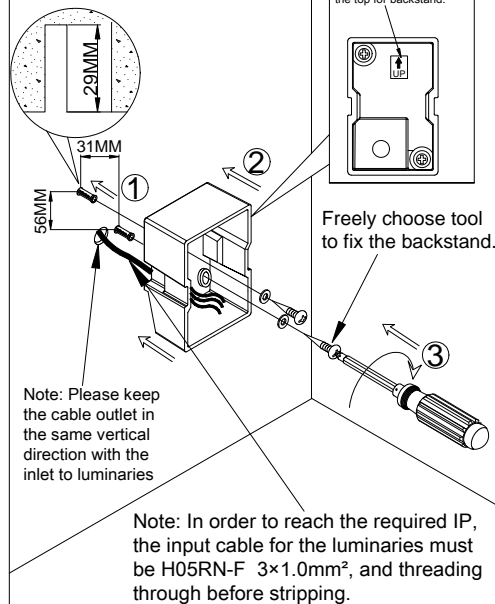

The light source of this luminaire is not replaceable; when the light source reaches its end of life the whole luminaire shall be replaced

Wrench, Gasket

FIG-1

FIG-2-A Concrete

FIG-2-B Wood board

Please make sure the thickness of the wood board no less than 5mm