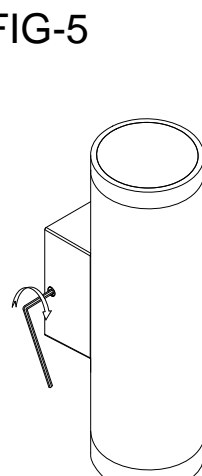

WXP80

If the external flexible cable or cord of this luminaire is damaged, it shall be exclusively replaced by the manufacturer or his service agent or a similar qualified person in order to avoid a hazard.

The light source of this luminaire is not replaceable; when the light source reaches its end of life the whole luminaire shall be replaced

Wrench, Gasket

FIG-1

FIG-2-A Concrete

FIG-2-B Wood board

Please make sure the thickness of the wood board no less than 5mm

FIG-3

FIG-4

FIG-5

FIG-6