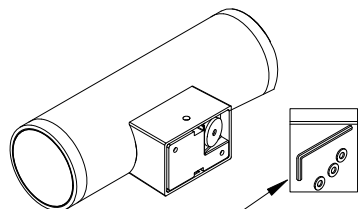

WXP80

If the external flexible cable or cord of this luminaire is damaged, it shall be exclusively replaced by the manufacturer or his service agent or a similar qualified person in order to avoid a hazard.

The light source of this luminaire is not replaceable; when the light source reaches its end of life the whole luminaire shall be replaced

Wrench, Gasket

FIG-1

FIG-2-A Concrete

FIG-2-B Wood board

Please make sure the thickness of the wood board no less than 5mm