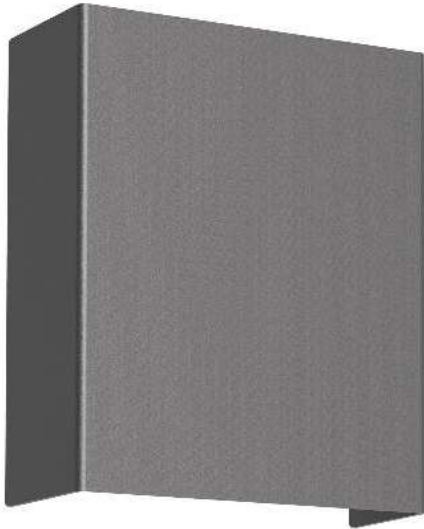

RINGWOOD

WXNWQ - DIRECT/INDIRECT WALL LIGHT

Elevate any architectural space with the Ringwood, a modern, minimalist luminaire crafted from robust aluminium.

Designed to deliver both functional and atmospheric lighting, it offers a choice of Wall Wash or 15° beam optics, providing adaptable illumination for residential, commercial, and hospitality applications.

Built to withstand the elements with an IP65 and IK08 rating and a long life of L80B10 >50,000 hours, this fitting is engineered for reliability in even the toughest environments.

Finished with a tempered glass diffuser and clean geometric styling, it blends seamlessly into both modern and classic architecture.

PRODUCT SPECIFICATIONS

Wattage:	6W 10W 2x6W 2x10W
CCT:	3000K 4000K
CRI:	Ra>80
Optic:	Wall Wash 15°
Material:	Aluminium
Diffuser:	Tempered Glass
Colour:	Dark Grey RAL7043
Mounting:	Surface (Wall)
IP Rating:	IK65
IK Rating:	IK08
Lifetime:	L80B10>50,000hrs