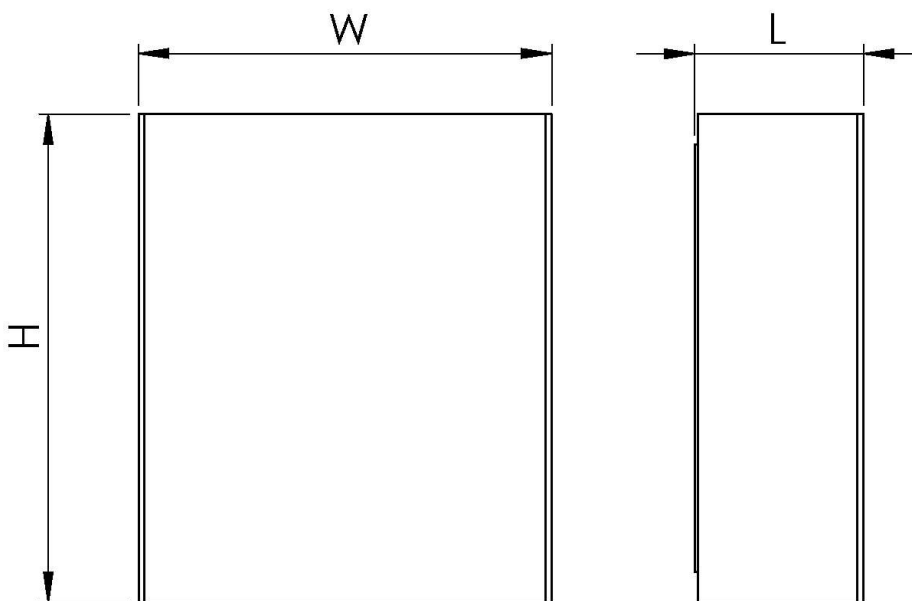

PRODUCT SPECIFICATIONS

Wattage:	6W 10W 2x6W 2x10W
CCT:	3000K 4000K
CRI:	Ra>80
Optic:	Wall Wash 15°
Material:	Aluminium
Diffuser:	Tempered Glass
Colour:	Dark Grey RAL7043
Mounting:	Surface (Wall)
IP Rating:	IK65
IK Rating:	IK08
Lifetime:	L80B10>50,000hrs

RINGWOOD

WXNWQ - DIRECT/INDIRECT WALL LIGHT

CODING MATRIX

Family	Power		Dimension: CCT/CRI	Beam Angle	Colour	
WXNWQ	-2X6W	6W Direct/Indirect	H:162 W:137 L:55	3K 3000K	(blank) Wall Wash	DG Dark Grey RAL7043
	-S-6W	6W Single		4K 4000K	-15D 15°	WT White
	-2X10W	10W Direct/Indirect	H:182 W:185 L:79			BK Black
	-S-10W	10W Single				

DIMENSIONAL DIAGRAM

RINGWOOD

WXNWQ - DIRECT/INDIRECT WALL LIGHT

OPTIC DETAILS: STANDARD OPTION

OPTIC DETAILS: 15° OPTION