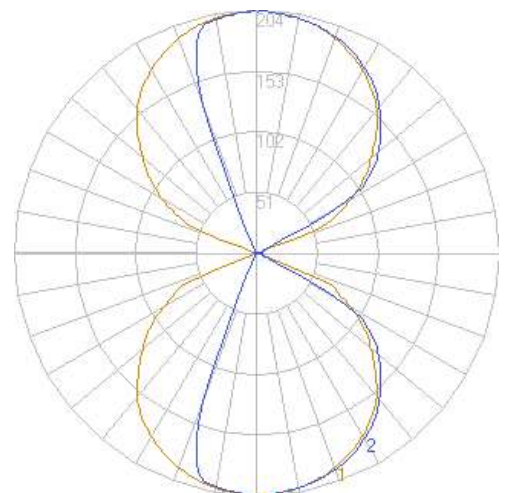

RINGWOOD

WXNWQ - DIRECT/INDIRECT WALL LIGHT

Elevate any architectural space with the Ringwood, a modern, minimalist luminaire crafted from robust aluminium.

Designed to deliver both functional and atmospheric lighting, it offers a choice of Wall Wash or 15° beam optics, providing adaptable illumination for residential, commercial, and hospitality applications.

PRODUCT SPECIFICATIONS

Wattage:	6W 10W 2x6W 2x10W
CCT:	3000K 4000K
CRI:	Ra>80
Optic:	Wall Wash 15°
Material:	Aluminium
Diffuser:	Tempered Glass
Colour:	Dark Grey RAL7043
Mounting:	Surface (Wall)
IP Rating:	IK65
IK Rating:	IK08
Lifetime:	L80B10>50,000hrs

RINGWOOD

WXNWQ - DIRECT/INDIRECT WALL LIGHT

CODING MATRIX

Family	Power		Dimension: CCT/CRI	Beam Angle	Colour	
WXNWQ	-2X6W	6W Direct/Indirect	H:162 W:137 L:55	3K 3000K	(blank) Wall Wash	DG Dark Grey RAL7043
	-S-6W	6W Single		4K 4000K	-15D 15°	WT White
	-2X10W	10W Direct/Indirect	H:182 W:185 L:79			BK Black
	-S-10W	10W Single				

DIMENSIONAL DIAGRAM

RINGWOOD

WXNWQ - DIRECT/INDIRECT WALL LIGHT

OPTIC DETAILS: STANDARD OPTION

OPTIC DETAILS: 15° OPTION