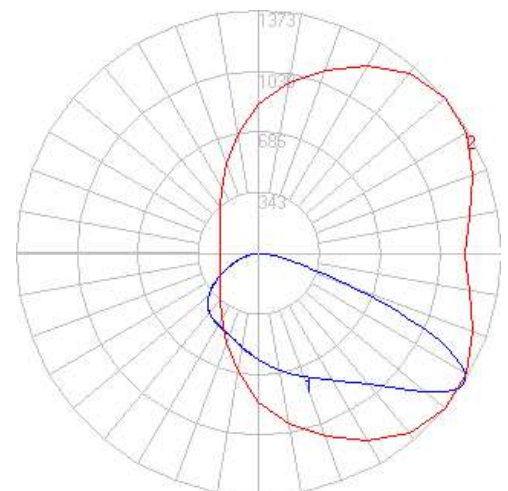

PRODUCT SPECIFICATIONS

Wattage:	10-70W
Lumens:	1317 - 8915Lm
CCT:	3000K 4000K
CRI:	Ra>80
Beam Angle:	IESNA Type III
Dimming:	DALI Available
Material:	Cast Aluminium
Colour:	Black White
Mounting:	Surface (Wall)
IP/IK Rating:	IP66 IK08
Lifetime:	L80B10>50,000hr

DIMENSIONAL DIAGRAM