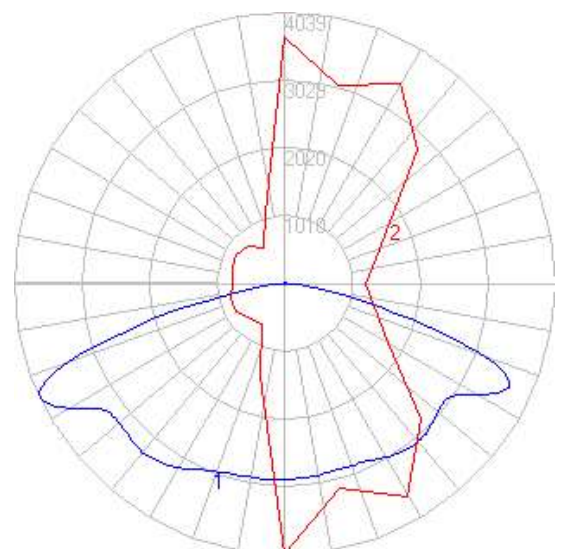

OSPREY 7

FLE97 - LED POLETOP - 7 SHAPED

The Osprey poletop luminaire from Vision Lighting provides a functional and sleek option for most area lighting applications.

Built to withstand the elements, the Osprey is constructed to IP66 and IK08 ratings.

Using quality internal LED componentry provides optimal output for a 50,000hr life. With an assembled height of 4-9 m, the Osprey is perfectly suited to a variety of carpark, street and area lighting applications

PRODUCT SPECIFICATIONS

Wattage:	30W - 75W
Efficacy:	~125Lm/W
CCT:	3000K 4000K
CRI:	CRI80
Beam Angle:	IESNA Types
Dimming:	DALI Available
Material:	Aluminium
Diffuser:	Glass
Colour:	Black
IP Rating:	IP66
IK Rating:	IK09
Mounting:	Pole
Lifetime:	L80B10>50,000hrs

DIMENSIONAL DIAGRAM