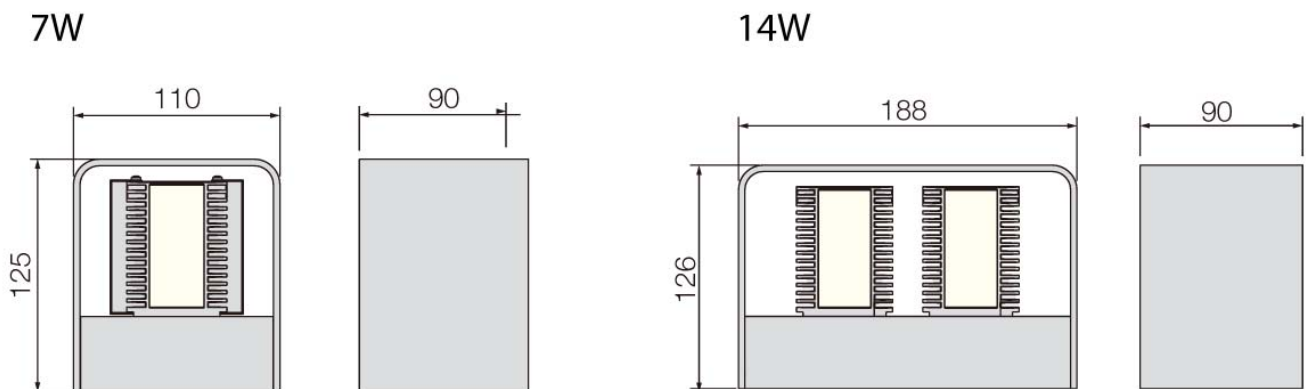

With a choice of either a single or double option, the Kiama is available in a brushed aluminium, white or black powder coat.

PRODUCT SPECIFICATIONS

Wattage:	7W / 14W
Lumens:	550Lm / 960Lm
Efficacy:	>68Lm/W
CCT:	3000K / 4000K
CRI:	CRI 75
Material:	Aluminium
Colour:	Brushed Aluminium / Black / White
IP Rating:	IP65
Mounting:	Surface Mounted
Light Source:	Cree

KIAMA

WL11 - LED WALL LIGHT

CODING METHODOLOGY

Family	Power			CCT		Trim Colour
WL11	-7W	7W	Single	-3K	3000K	(Blank) Brushed Aluminium
	-14W	14W	Double	-4K	4000K	-BLK Black
						-WHT White

DIMENSIONAL DIAGRAM