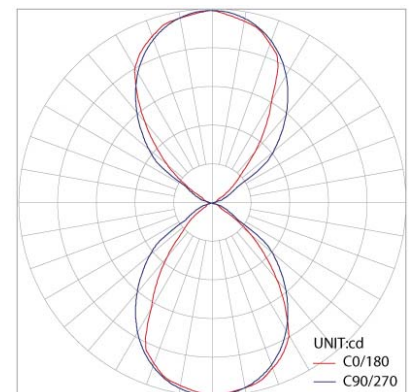

KIAMA

WL11 - LED WALL LIGHT

Modern Stylish Wall Light

The Kiama from Vision Lighting is a modern LED wall light that provides the perfect finish for the exterior of your project.

Constructed from a die-cast aluminum body, the Kiama's stylish design keeps the LEDs hidden behind the aluminium housing, avoiding glare. Functional and durable, the Kiama features a robust IP65 and IK08 rating.

With a choice of either a single or double option, the Kiama is available in a brushed aluminium, white or black powder coat.

PRODUCT SPECIFICATIONS

Wattage:	7W / 14W
Lumens:	550Lm / 960Lm
Efficacy:	>68Lm/W
CCT:	3000K / 4000K
CRI:	CRI 75
Material:	Aluminium
Colour:	Brushed Aluminium / Black / White
IP Rating:	IP65
Mounting:	Surface Mounted
Light Source:	Cree

KIAMA

WL11 - LED WALL LIGHT

CODING METHODOLOGY

Family	Power			CCT		Trim Colour
WL11	-7W	7W	Single	-3K	3000K	(Blank) Brushed Aluminium
	-14W	14W	Double	-4K	4000K	-BLK Black
						-WHT White

DIMENSIONAL DIAGRAM