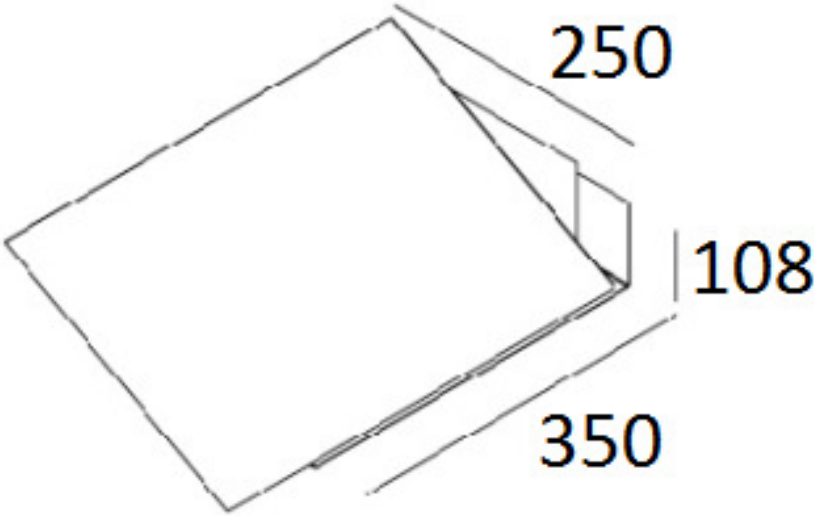

MEMNON

WL22 - ARCHITECTURAL WALL LIGHT

CODING MATRIX

Family	Power		CCT/CRI		Colour		Dimming	
WL22	-18W	18W	-3K	3000K	-WT	White	(Blank)	Non-Dimmable
			-4K	4000K			-DA	DALI

DIMENSIONAL DIAGRAM