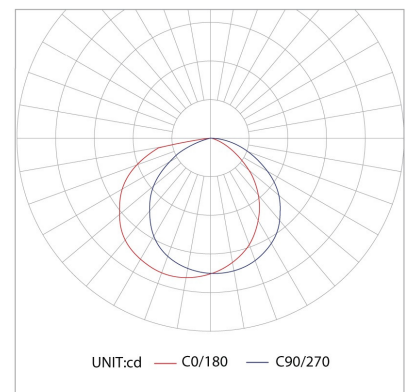

Providing high energy efficiency, the Memnon is the perfect complement for contemporary spaces such as offices, restaurants, hotels, museums and schools.

PRODUCT SPECIFICATIONS

Wattage:	18W
CCT:	3000K 4000K
CRI:	Ra>80 Ra>90
Distribution:	Uplight
Dimming:	DALI Available
Material:	Steel
Colour:	White
Mounting:	Surface (Wall)
IP Rating:	IP20
Lifetime:	L80B10>50,000hrs